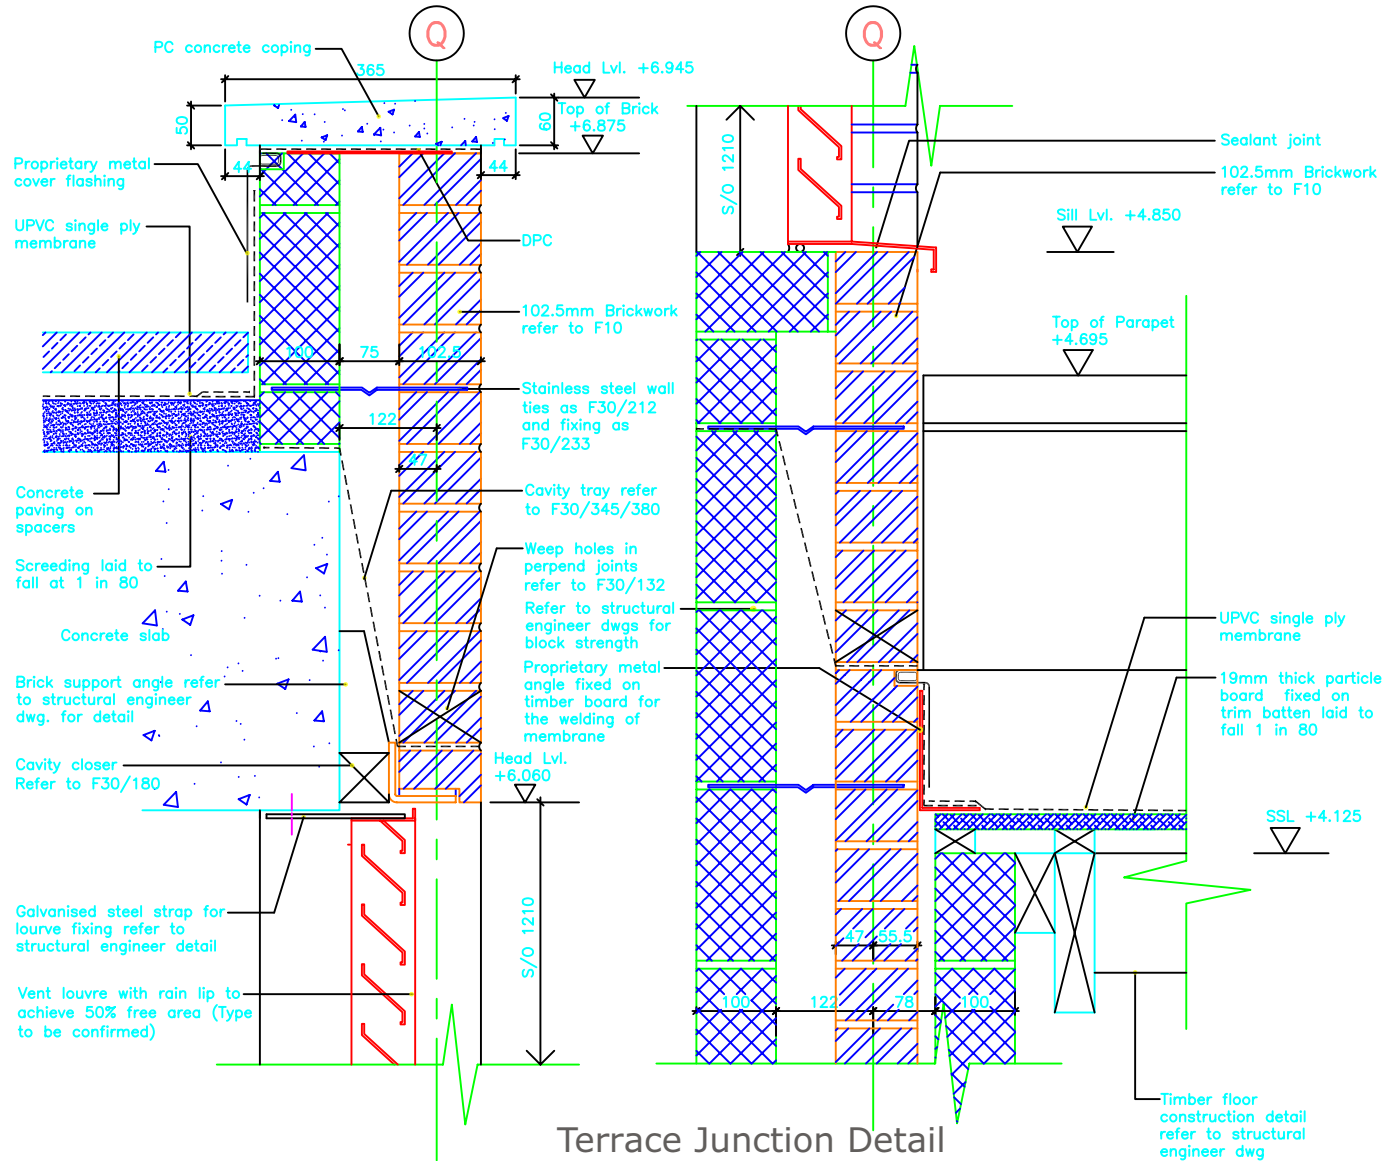

Terrace Junction Detail

**16-Storied Limeharbour Residential, London E14**

BUJ Architects  
 44 Carlew Street, London SE1 2ND